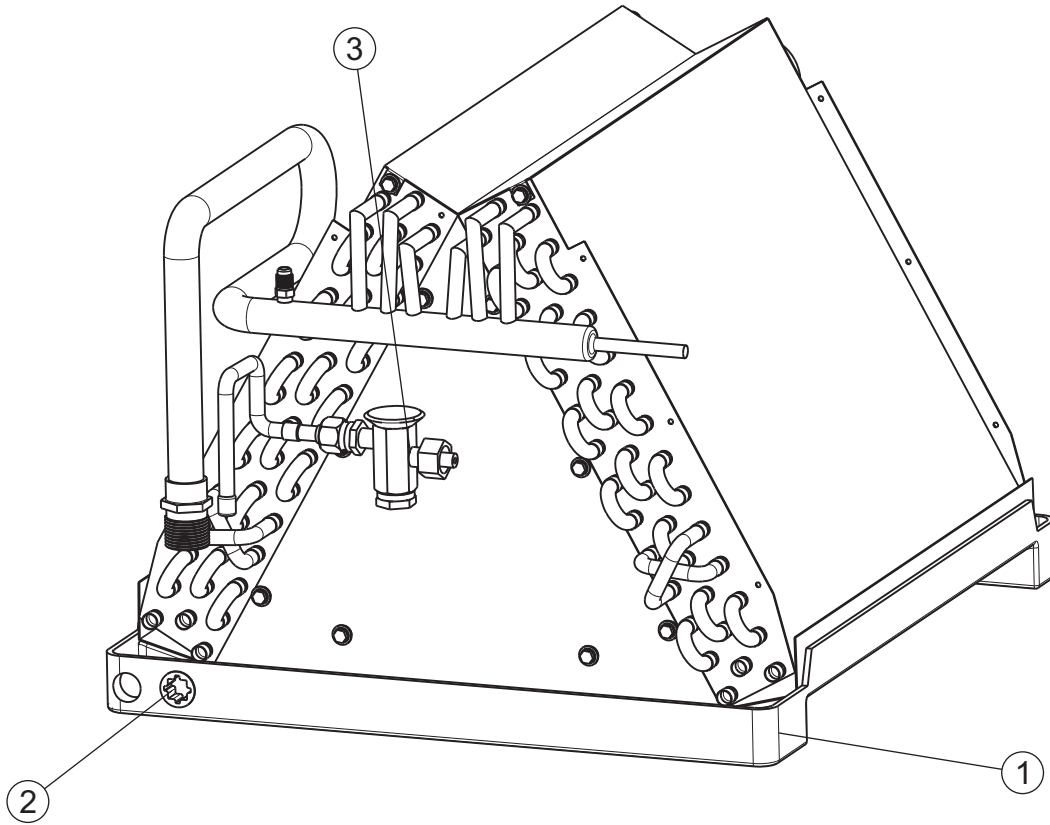

# MHQ, MHS MANUFACTURED HOUSING COIL SERIES

HVAC SERVICE PARTS

Supersedes: 035-24579-001 Rev. B (0416)

035-24579-001 Rev. C (0516)

1 of 2

Figure 1 : MANUFACTURED HOUSING COILS

QUICK CONNECT COILS - ORIFICE METERING					
ITEM	DESCRIPTION	MHQH3BXX0571	MHQH3DXX0631	MHQH4DXX0681	MHQH4GXX0762
1	Drain Pan	<b>S1-MR71AA0006</b>	<b>S1-MR71AA0006</b>	<b>S1-MR71AA0006</b>	<b>S1-MR71AA0006</b>
2	Plug, Drain Pan	<b>S1-MR71AA0019</b>	<b>S1-MR71AA0019</b>	<b>S1-MR71AA0019</b>	<b>S1-MR71AA0019</b>
3	TXV	---	---	---	---
4*	Orifice	<b>S1-02926855000</b>	<b>S1-02926857000</b>	<b>S1-MR72AA0068</b>	<b>S1-MR72AA0076</b>
5*	Seal	S1-02131419000	S1-02131419000	S1-02131419000	S1-02131419000

QUICK CONNECT COILS - ORIFICE METERING					
ITEM	DESCRIPTION	MHQR4HXX0761	MHQR4GXX0841		
1	Drain Pan	<b>S1-MR71AA0006</b>	<b>S1-MR71AA0027</b>		
2	Plug, Drain Pan	<b>S1-MR71AA0019</b>	<b>S1-MR71AA0019</b>		
3	TXV	---	---		
4*	Orifice	<b>S1-MR72AA0076</b>	<b>S1-02926861000</b>		
5*	Seal	S1-02131419000	S1-02131419000		